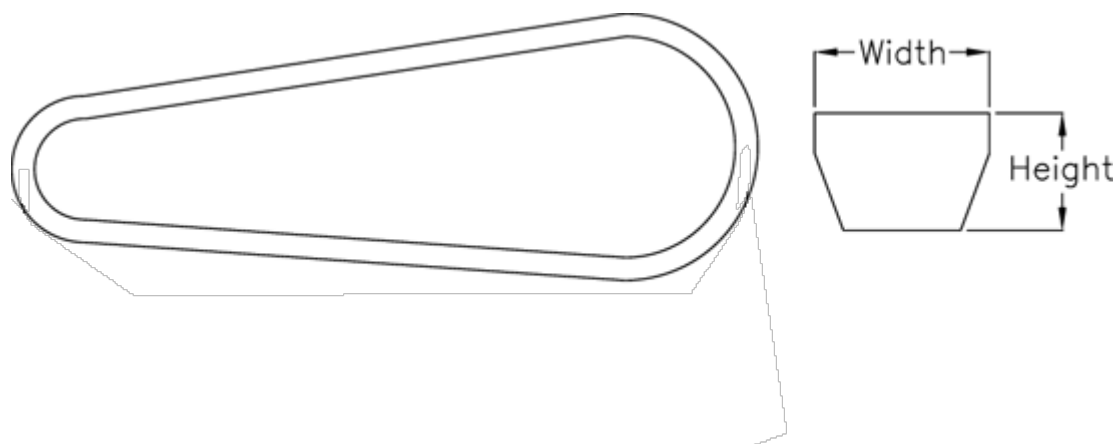

# Data Sheet

Article number: 601962665000  
Description: Gates V-belt SPB 5000 Ld 5000  
DELTA NARROW

## Measures

---

Datum length	= 5000
Height	= 13
Width	= 16